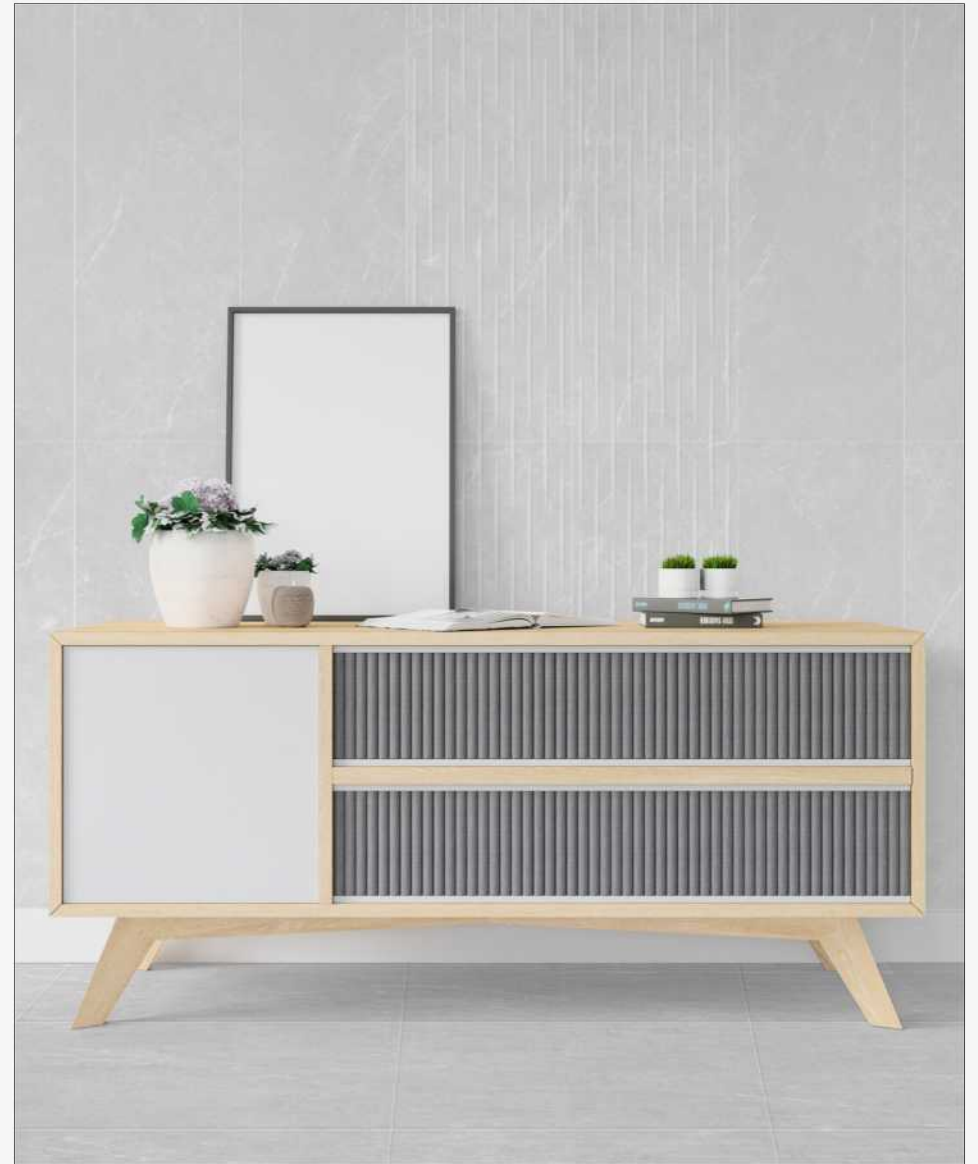

HELSINKI

60,5X60,5

60X120

FULL LAPPATO GRİ

HIGH GLOSSY BEYAZ

FULL LAPPATO BEYAZ

30X90

BEYAZ